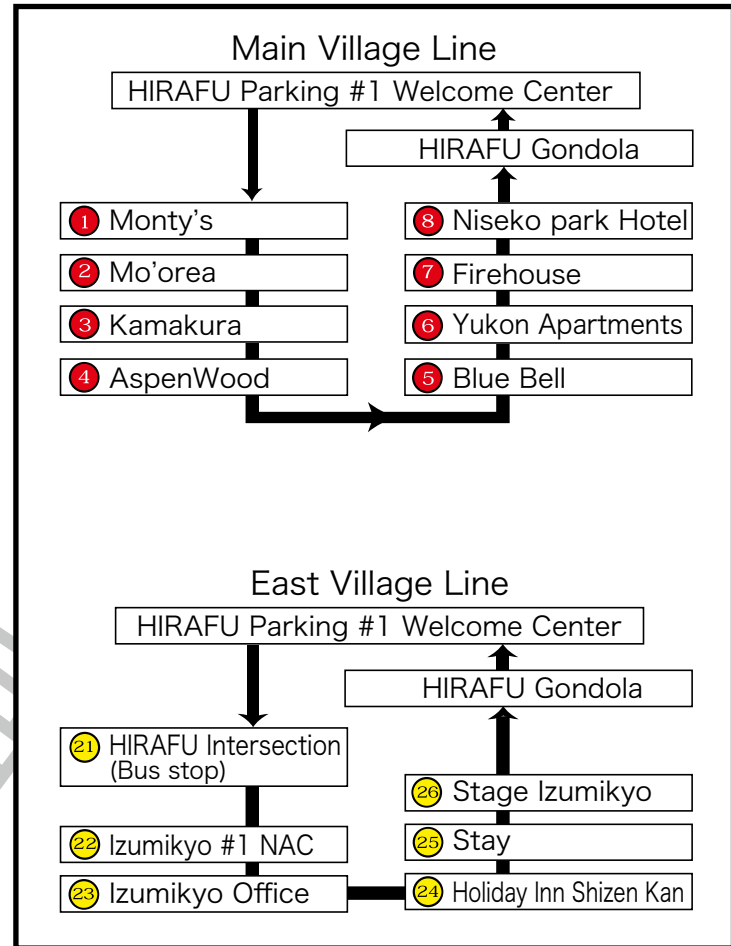

# Hirafu Grand Shuttle Bus

Periods of service : 2016.12.3 ~ 2017.4.2  
 Operating hours : 12/3 ~ 12/9 8:30 ~ 16:30  
 12/10 ~ 3/20 8:30 ~ 20:30  
 3/21 ~ 4/2 8:30 ~ 16:30

**Round-trip travel times to shopping and hot springs**

10:00am ~ 14:00pm  
 17:00pm ~ 20:30pm

※Shuttles can only be boarded at the times listed above.  
 ※Large pieces of luggage (suitcases or bags on casters) will not be admitted on shuttles.

※The bus stop is subject to change without notice.