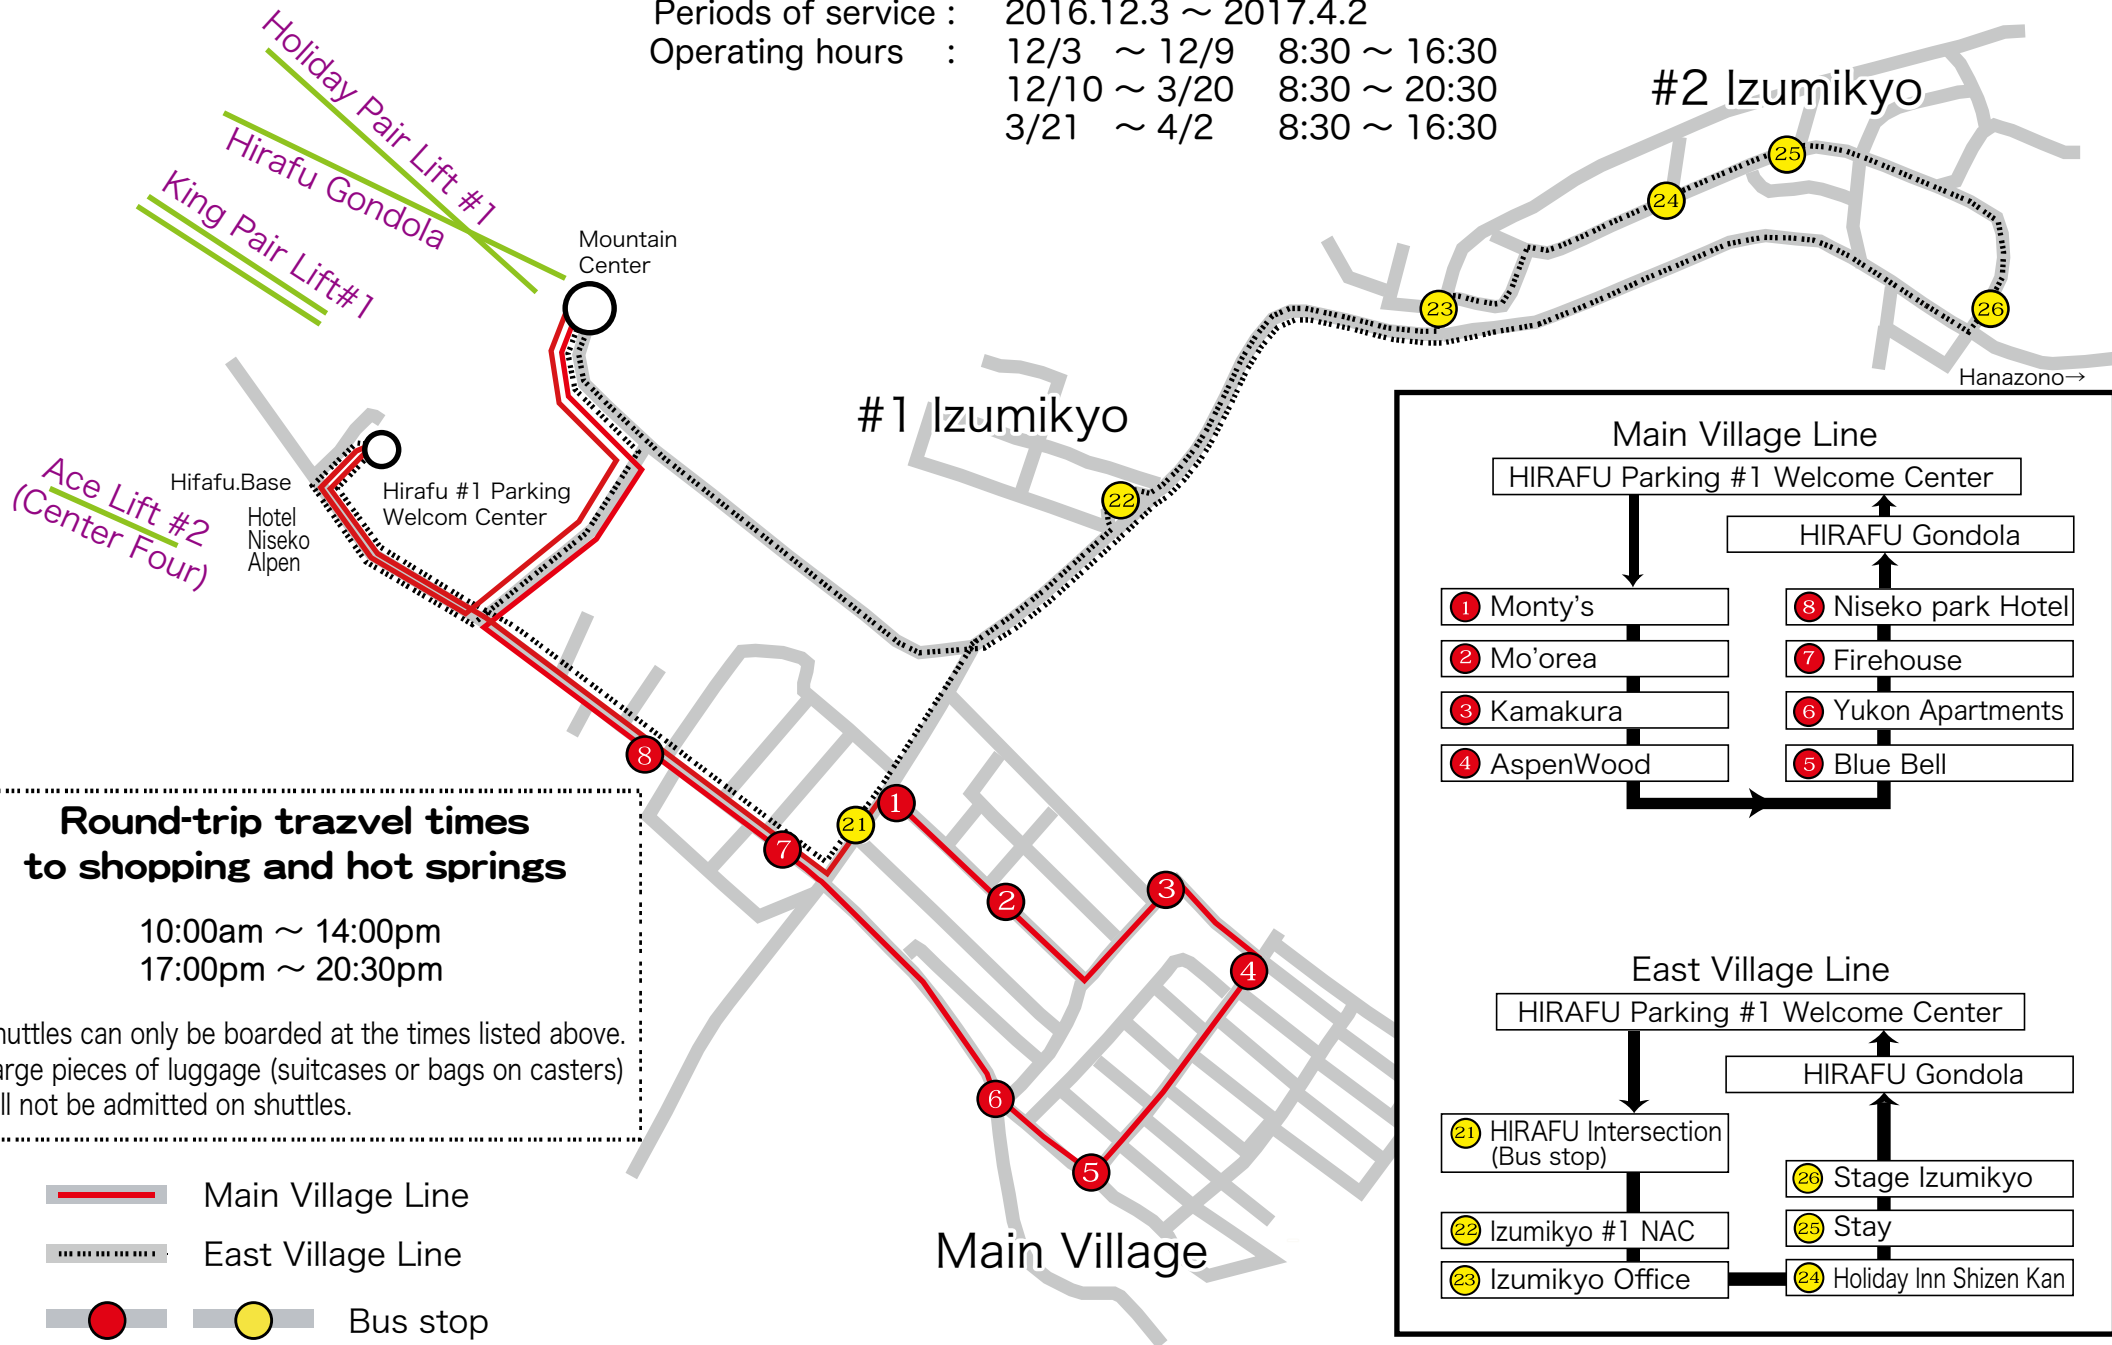

# Hirafu Grand Shuttle Bus

Periods of service : 2016.12.3 ~ 2017.4.2  
 Operating hours : 12/3 ~ 12/9 8:30 ~ 16:30  
 12/10 ~ 3/20 8:30 ~ 20:30  
 3/21 ~ 4/2 8:30 ~ 16:30

**Round-trip travel times to shopping and hot springs**

10:00am ~ 14:00pm  
 17:00pm ~ 20:30pm

※Shuttles can only be boarded at the times listed above.  
 ※Large pieces of luggage (suitcases or bags on casters) will not be admitted on shuttles.

※The bus stop is subject to change without notice.